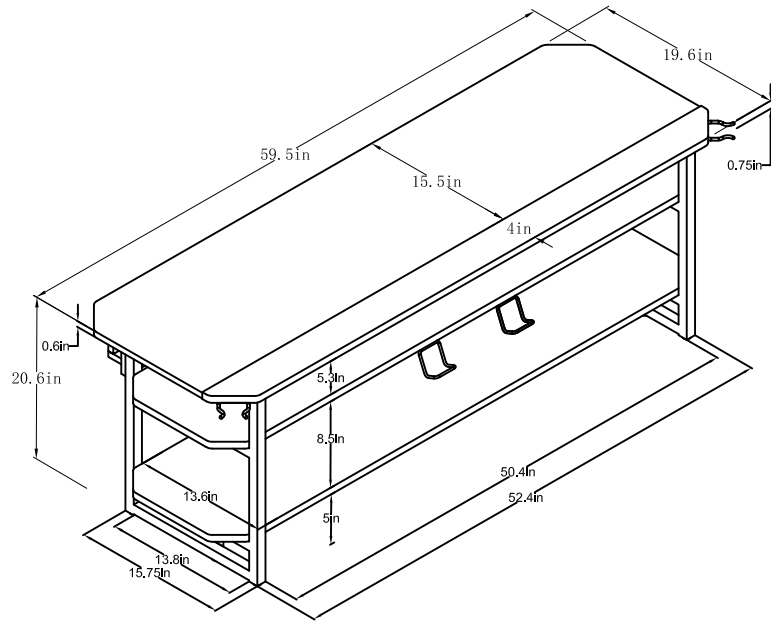

4863408COM Quest Gaming TV Stand with Accessories

Cosmo Graphite Paint/ Matte Black Metal

Wood Breakdown:
MDF 70%, PB 0%.
Total storage: 5.7 cubic feet

Overall Product Size:
59.5" W × 19.6 D × 20.6" H
151.2 W × 49.8cm D × 52.4 cm H

Maximum Weight Capacities
Unit Weight: 71.94 lbs. (32.7kg)