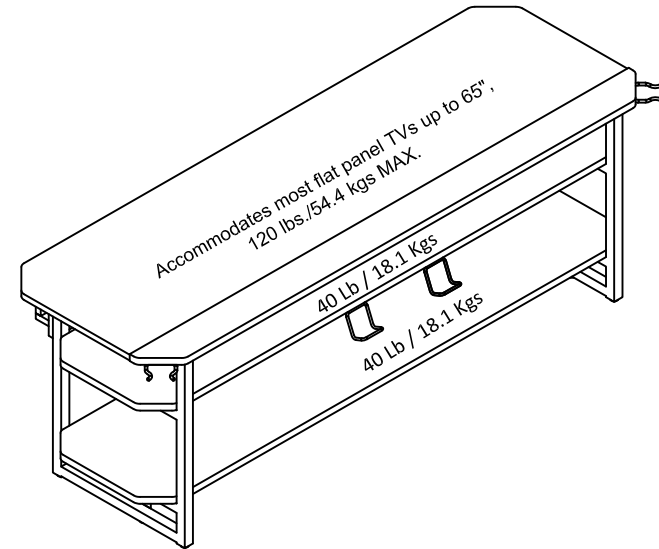

4863408COM Quest Gaming TV Stand with Accessories

Cosmo Graphite Paint/ Matte Black Metal

Wood Breakdown:
MDF 70%, PB 0%.
Total storage: 5.7 cubic feet

Overall Product Size:
59.5" W × 19.6 D × 20.6" H
151.2 W × 49.8cm D × 52.4 cm H

Maximum Weight Capacities
Unit Weight: 71.94 lbs. (32.7kg)